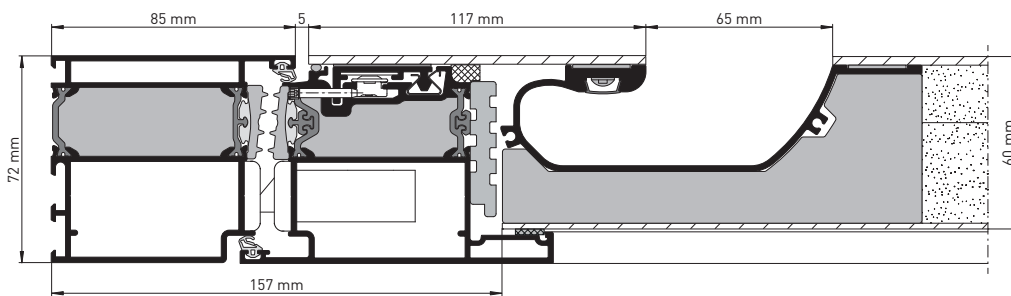

The bar handle is available in three lengths with or without LED light strips.

Depending on whether the casement design is flush or protruding, the corresponding bar handle is chosen. They differ with respect to their installation depth: