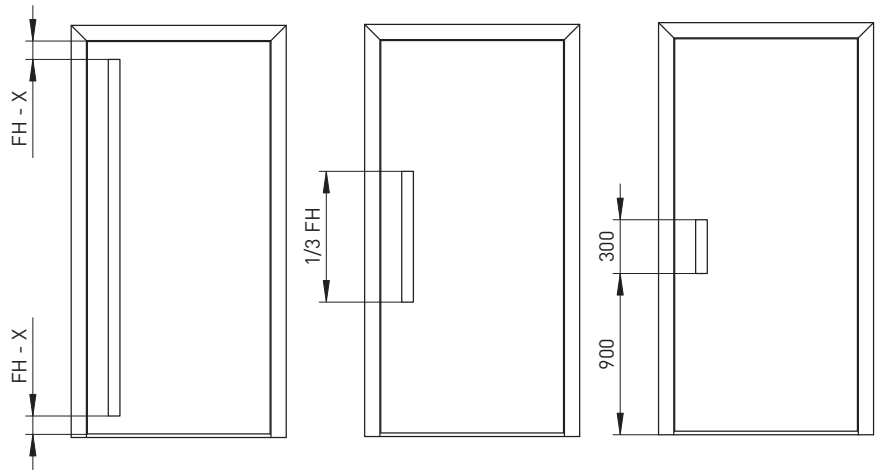

The bar handle is available in three lengths with or without LED light strips.

Depending on whether the casement design is flush or protruding, the corresponding bar handle is chosen. They differ with respect to their installation depth: