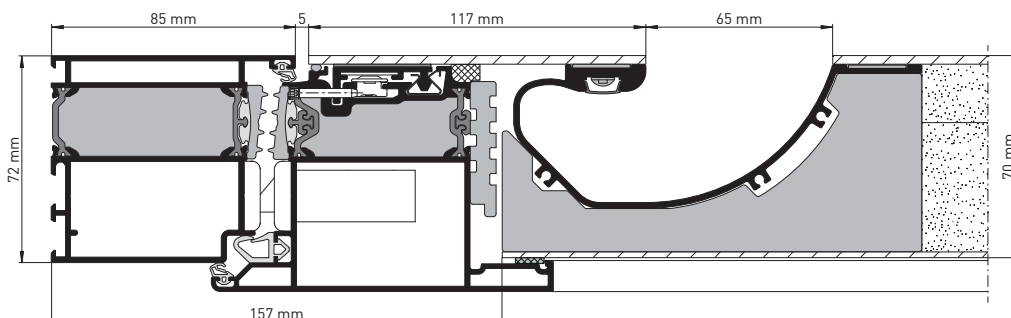

Bar handle depth for
protruding casement:
50 mm