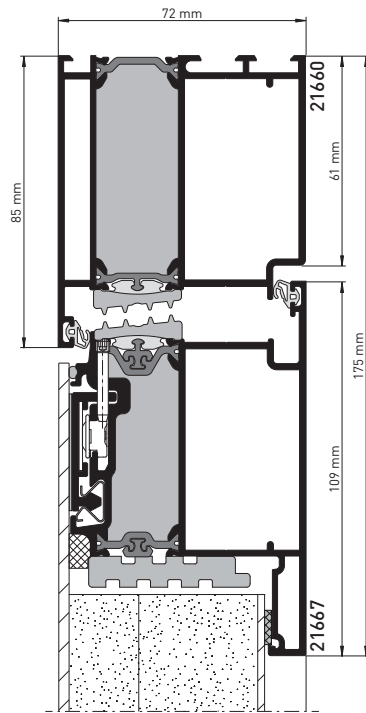

Door Infill Panels

Colours and Functions – in Wonderful Harmony

The new heroal Les Couleurs® Le Corbusier house door infill panel always combines the best materials, the highest

functionality and maximum flexibility with the unique Le Corbusier colour range.

- It is offered for the casements of the heroal D 72 door system:
  - » with an infill panel with a thickness of 60 mm for the casement profile 21667 (installation depth of casement profile 72 mm)
  - » with an infill panel with a thickness of 70 mm for the casement profile 21649 (installation depth of casement profile 82 mm)

In each version, the door infill panel in resistance class RC 2 according to EN 1627 offers a high level of security. It is permitted without restriction in the heroal D 72 profile system for burglar-resistant doors.

Thermal Protection Performance

heroal Les Couleurs® Le Corbusier house doors achieve outstanding thermal and soundproofing values through the combination of frame profile, casement profile and bar handle. This is ensured by the insulating core made of PU foam with an apparent density of 60 kg/m³. With a door size of 1,230×2,180 mm and an infill panel thickness of 60 mm, a U_d value of 0.91 W/m²K is achieved; with an infill panel thickness of 70 mm, a U_d value of 0.87 W/m²K is attained.

The Innovative Reversible Infill Panel Fixing

The heroal Les Couleurs® Le Corbusier door infill panel also offers the innovative fixing technology for single-sided casement-enclosing house door infill panels (CCI) or attachment infill panels at the factory: the pre-fabricated infill panel is simply attached to the casement through jointing – without time-consuming full-surface panel adhesion using 2-part adhesives – as is usual for heroal door systems.

This type of infill panel fixing is beneficial for processors: the simple, time-saving infill panel installation can be carried out belatedly on the construction site. Should design requirements change, the infill panel can be just as easily removed. For infill panel installation, heroal offers an accessory set with all necessary items.

heroal Item Number	Designation	Contents
19924 00 00	Accessory set for reversible infill panel fixing	• Securing pins • Holding brackets • Compriband • Sealing cord • Preformed strip