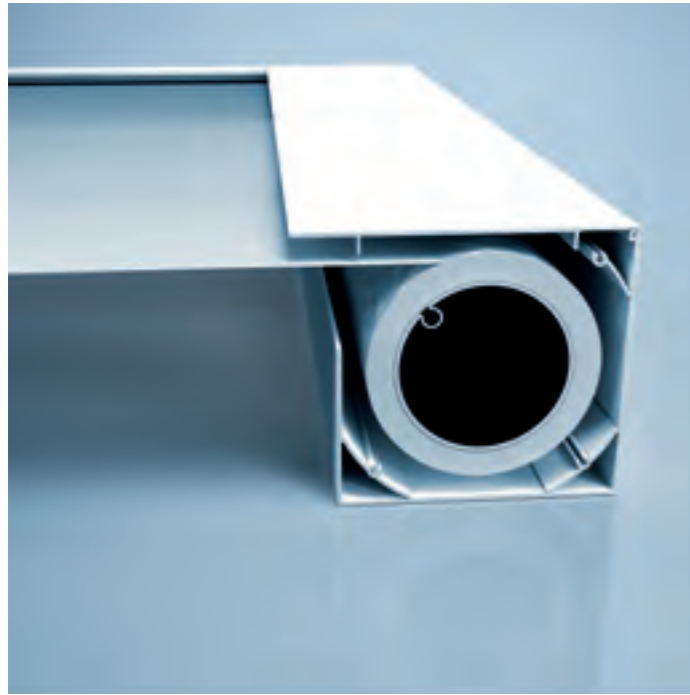

heroal HS

Horizontal blind for patio roofs and conservatories

As a horizontal blind for onglaze applications, heroal HS can be perfectly combined with the heroal OR outdoor roof system or the heroal C 50 WG conservatory system. The textile sun protection system provides effective protection against strong solar radiation. The minimal space required enables the subtle integration of the sun protection for every type of application. For maximum textile tension, in addition to the zip guide, heroal HS is stretched by a tensioning system to provide shade for a maximum width of 5 m.

Versions and design

- » system compatible with the heroal OR outdoor roof system and the heroal C 50 WG conservatory system – can also be integrated retrospectively
- » installation in third-party systems is also possible
- » concealed attachment
- » integration in the intelligent building control system (Smart Building, Smart Home) via W-LAN or bus systems
- » use of exceptionally colourfast acrylic textiles as well as Soltis 92 textiles
- » modern styling thanks to the cubic construction
- » for wider patio roofs, horizontal blinds can be joined together as required
- » high-quality colour design with heroal hwr powder coating, heroal SD surface designs and Les Couleurs® Le Corbusier for the aluminium components

System sizes and system features

- » max. element sizes: 5,000 mm wide, 5,300 mm high, max. area: 21 m² area
- » optimum box size: 165 mm
- » cubic box design: 90°
- » guide rail view: 55 mm
- » roof pitch: 0-45°
- » electronic, motorised drive
- » curtain can be controlled remotely, manually by a wall button or with an app
- » available as systemware and finished element (heroal Ready HS)