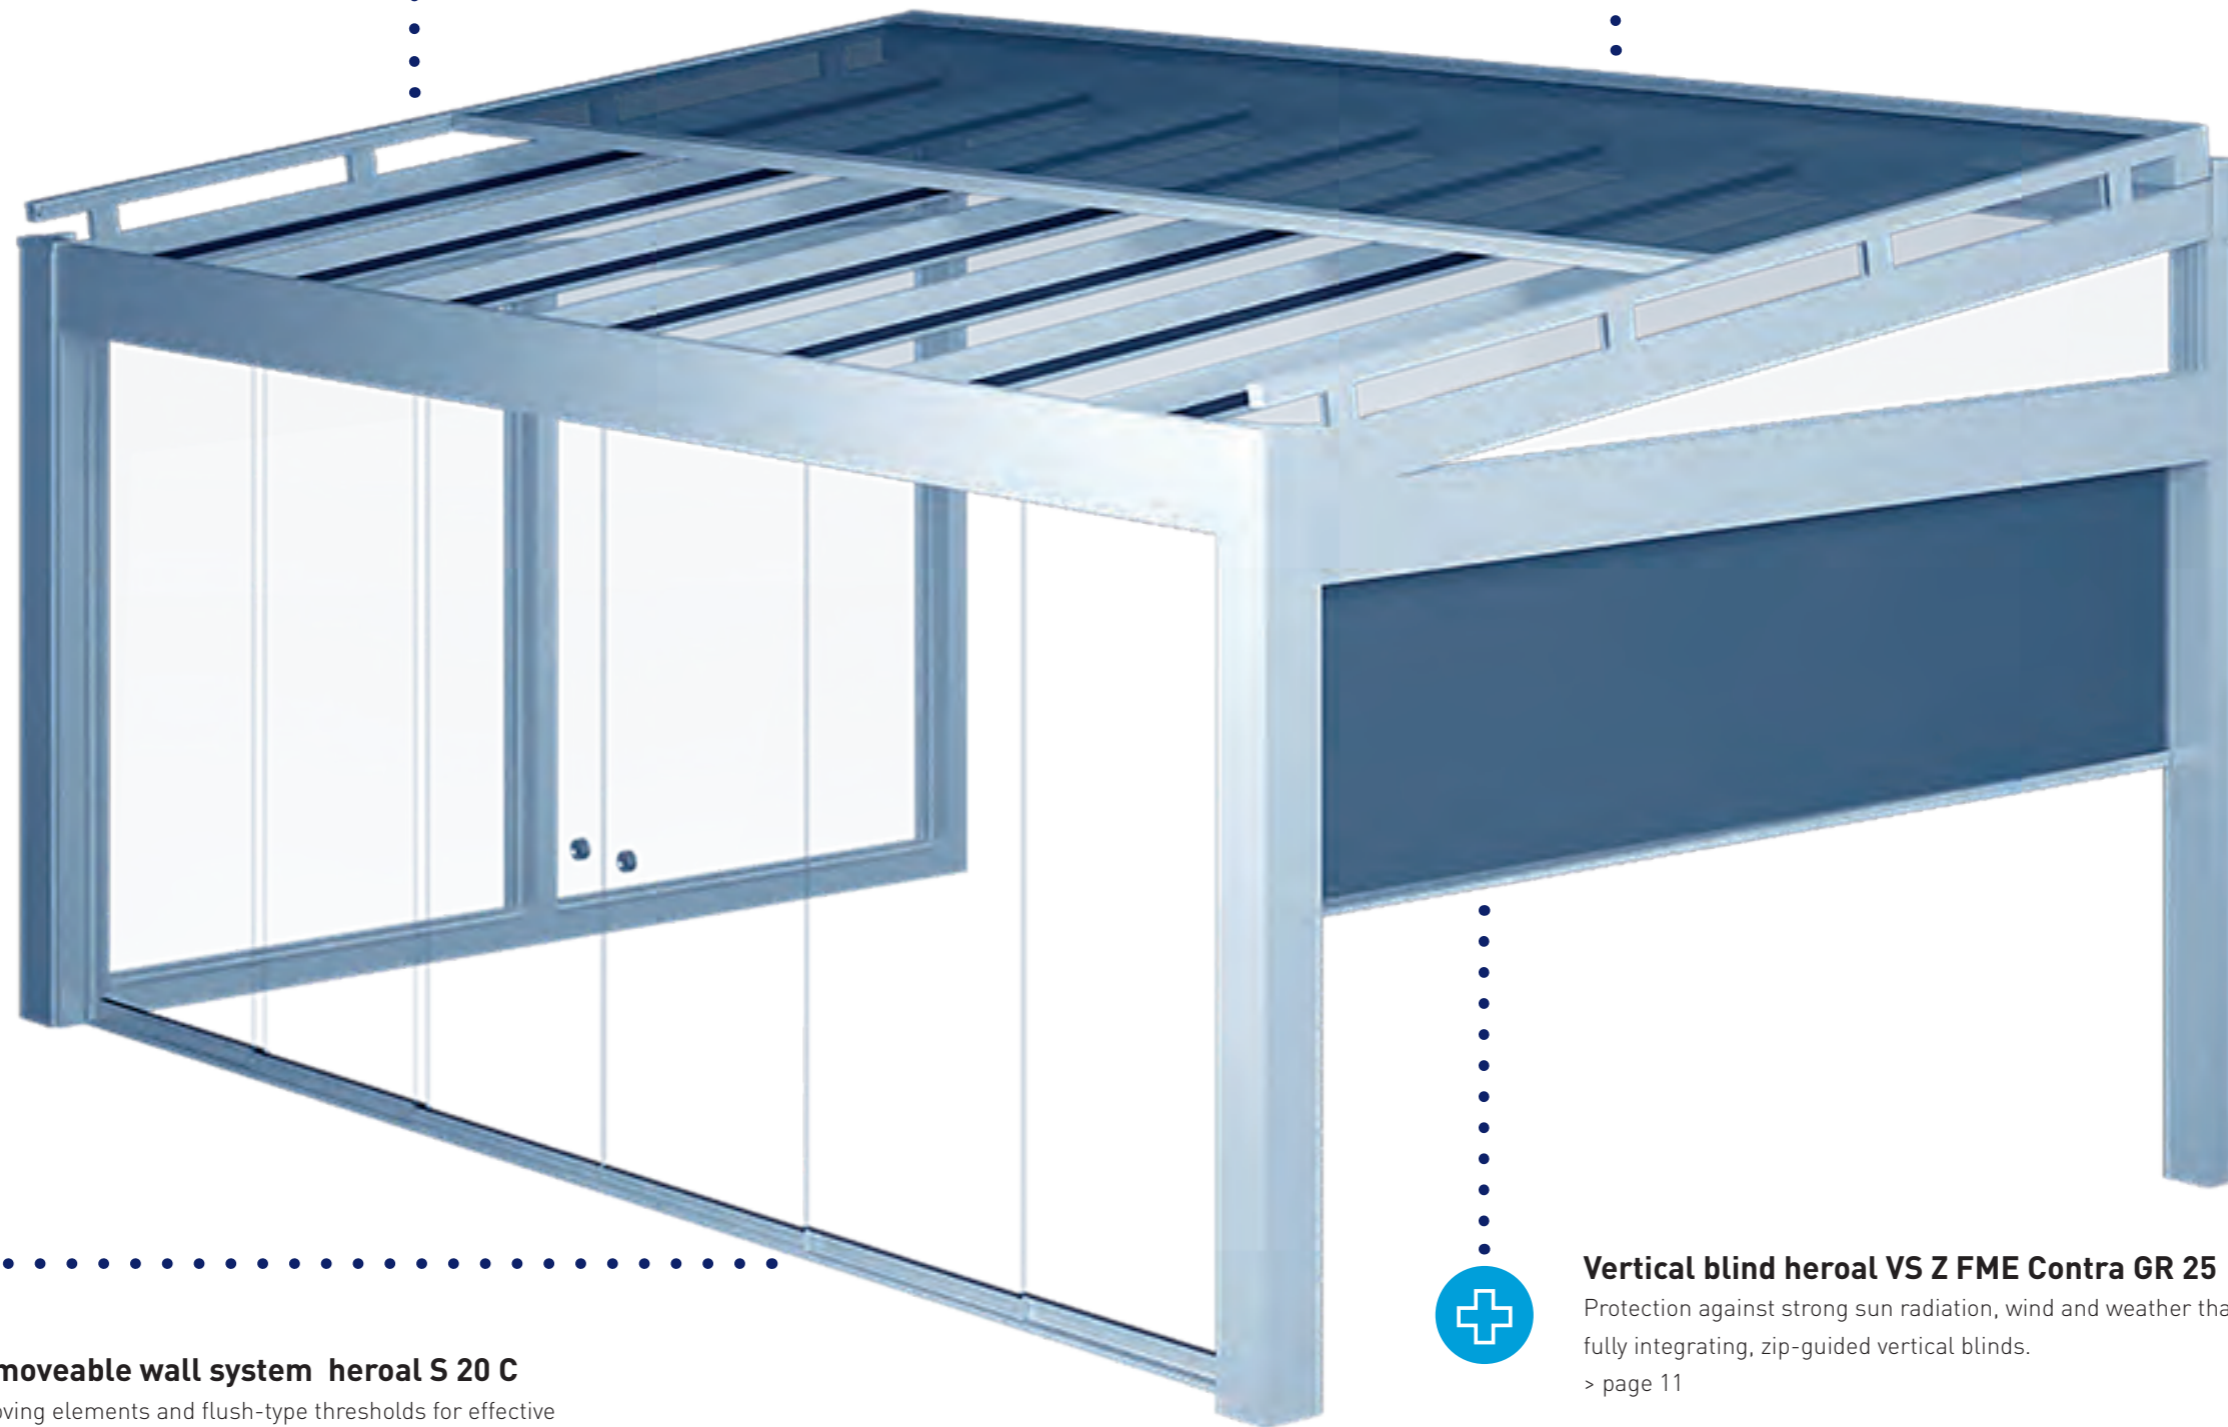

The patio roof system heroal OR impresses by its timeless design based on cubic shapes. Furthermore, the system stands out for its easy and efficient processing and the numerous possible combinations with fully integrating, all-glass moveable wall systems or shading elements. Thanks to their sophisticated design details, they can be aesthetically integrated into the patio roof system - and are also suited for a retrofit at a later date.

Discover the variety of the patio roof system heroal OR and its accessory system components.

Patio roof system heroal OR SL with horizontal blind heroal HS and all-glass moveable wall system heroal S 20 C

**Horizontal blind heroal HS**

Zip-guidance with back pull system for perfect textile tensioning and protection against unwanted heating due to strong sun radiation.  
 > page 10

**All-glass moveable wall system heroal S 20 C**

The moveable wall system is especially flexible: heroal S 20 C offers a variety of opening types; the sashes can either be pushed to one or both sides (French design). The 3-, 4- and 5-track thresholds are available in a flush-type design and, in combination with the frameless sashes, create maximum light transparency. The manufacture is made easy and fast thanks to clampable frame connectors, adjustable carriers and glazings with wedge seals. Slide dampers make sure that the sashes open and close safely, smoothly and comfortably, being automatically drawn into their final position. In addition, sash carriers and durable stainless steel rails provide for a durable and very convenient practical operation.