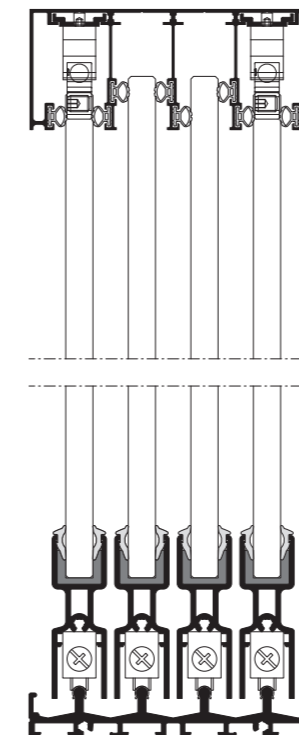

heroal OR

Modern patio roof system with especially wide span widths

The patio roof system heroal OR (Outdoor Roof) impresses with its timeless design, thanks to cubic shapes and concealed rafter feet. Extreme span widths of 7 metres* can be created without the need for centre supports or additional steel reinforcements. For higher demands on the design snow load, optional centre supports are available to create larger roofs. The manufacture is made especially fast and easy thanks to square cuts without notches, screwable corner connections and mountable rafters. In order to provide the ideal solution for every use and meet the individual demands on statics and design, a wide range of different eaves and rafter profiles can be combined - the processing is identical. Depending on individual requirements, patio roof systems can be ordered as system goods or as pre-assembled elements, thus offering the greatest flexibility.

heroal OR GL (Grand Line) with its impressive span widths of 7 metres* provides for generous panorama elements, offering splendid views and a maximum use of space.

heroal OR SL (Slim Line) stands out for an especially slim design of the supporting framework, representing lightness and modernity and creating an exceptional area outdoors.

System dimensions and features

- » design depths: eaves 180 mm, columns 202 mm, rafters GL/SL 155/125 mm
- » face widths: GL/SL eaves 275/225 mm, columns 202 mm, rafters 87/37 mm (inside/outside view)
- » max. element width: 7,200 mm
- » roof pitch: 7-30°
- » glazing: laminated safety glass, double-skin sheets with glazing strip or seal
- » thickness of glazing/infill: 8-32 mm
- » approved screwed connection: Z-14.4-840

Design options