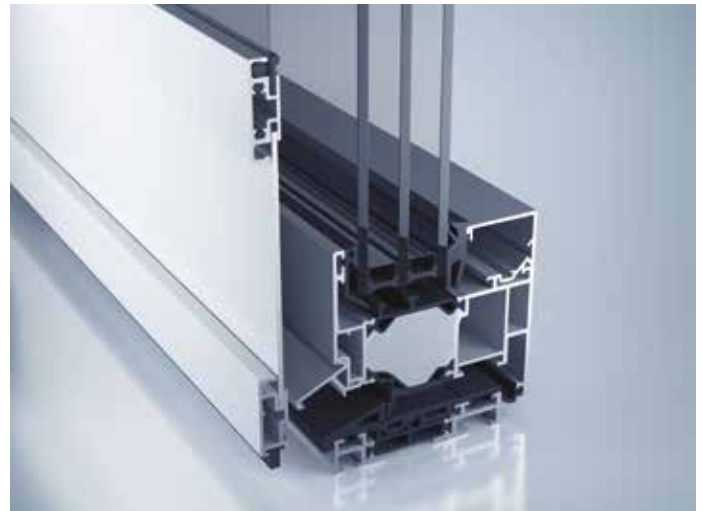

Simple installation and easy operation

Anyone looking to directly integrate a roll-up insect screen directly in the roller shutter casing can rely on the heroal IS integrated solution: with in-casing installation, the insect screen is installed alongside the roller shutter, saving both space and material. A special guide track ensures easy and reliable one-handed operation of the insect screen independently of the roller shutter.

heroal IS tension frame

The heroal IS tension frames are designed for windows and doors which must be tilted or completely opened to ventilate – even if roller shutters, swing shutters, sunshades or security grilles must be accounted for. The tension frame mounts between the frame or guide tracks for the window or door. In use, it can be removed and replaced without requiring tools.