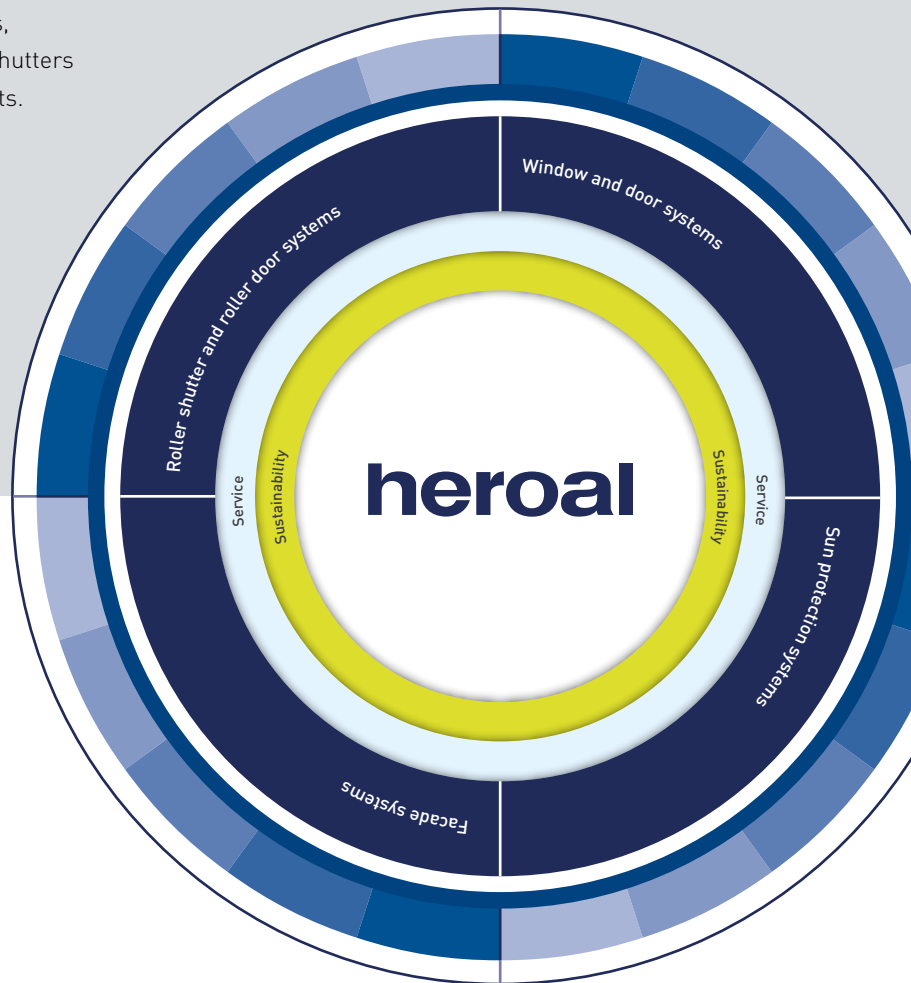

heroal – The aluminium systems producer

As one of the leading producers of aluminium profile systems, heroal develops and produces optimally coordinated systems for windows, doors, facades, roller shutters, roller doors, and sun awnings, supplemented by folding and sliding shutters and insect screens, as well as patio awnings and carports. Thanks to minimal energy input during production and maximum energy savings during use, heroal system solutions contribute directly to sustainable construction – combined with economical fabrication and a substantial increase in building value.

Innovation, Service, Design, Durability

The heroal brand stands for system solutions which combine practical innovations, industry-leading service and high-quality design that can be integrated into any architecture with comprehensive sustainability.

Roller shutters | Sun protection | Roller doors | Windows | Doors | Facades | Service

heroal – Johann Henkenjohann GmbH & Co. KG

Osterwieher Str. 80 | 33415 Verl (Germany) | Phone +49 5246 507-0 | Fax +49 5246 507-222 | www.heroal.com