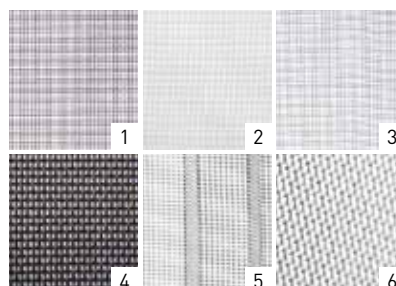

heroal IS light shaft cover
This light shaft cover provides optimal protection from insects while remaining easy to clean.

heroal IS Fabric
1. heroal IS Classic
2. heroal IS Light
3. heroal IS Advantage
4. heroal IS PET
5. heroal IS Pleated
6. heroal IS Lightshaft