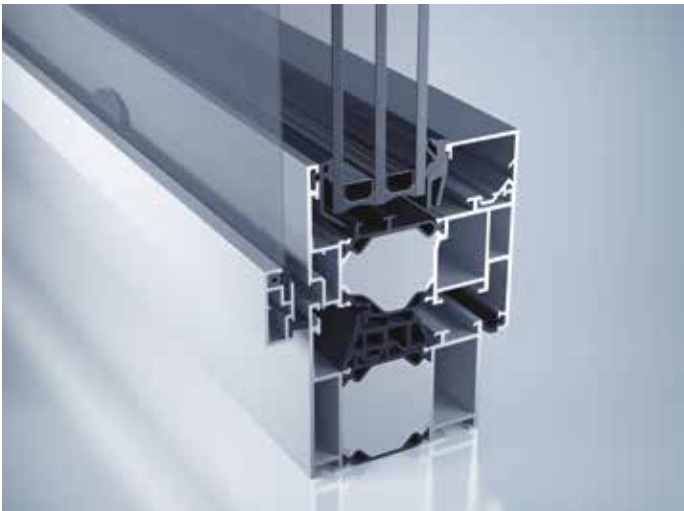

Simple installation and easy operation

Anyone looking to directly integrate a roll-up insect screen directly in the roller shutter casing can rely on the heroal IS integrated solution: with in-casing installation, the insect screen is installed alongside the roller shutter, saving both space and material. A special guide track ensures easy and reliable one-handed operation of the insect screen independently of the roller shutter.

heroal IS tension frame

The heroal IS tension frames are designed for windows and doors which must be tilted or completely opened to ventilate – even if roller shutters, swing shutters, sunshades or security grilles must be accounted for. The tension frame mounts between the frame or guide tracks for the window or door. In use, it can be removed and replaced without requiring tools.